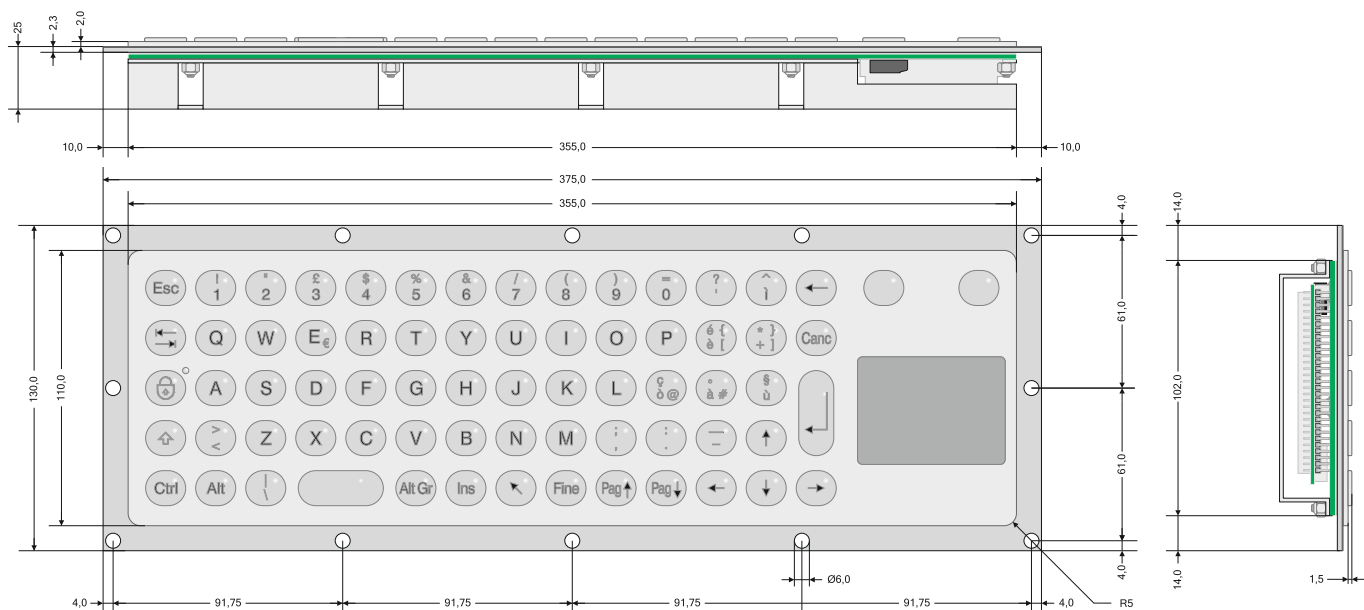

FiNOX 68 tasti m. retro pannello con Touchpad

FiNOX 68 back m. keys panel with Touchpad

Disegni *Drawings*

Cutout consigliato *Suggested Cut-out*

Codice prodotto / *Product code*

- **OG320I:** Layout Italiano / *Italian*
- **OG320E:** Layout Inglese / *English*