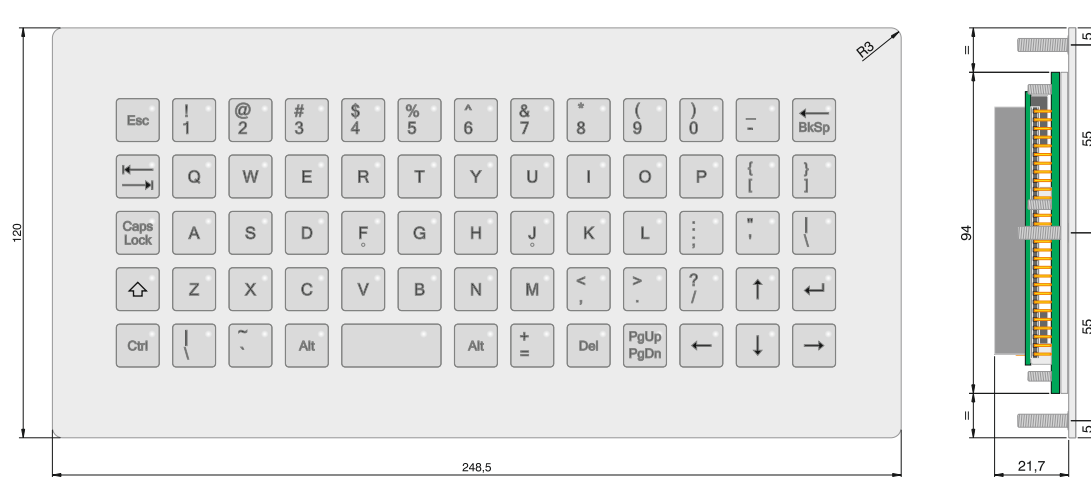

Disegni Drawings

Cutout consigliato Suggested Cut-out